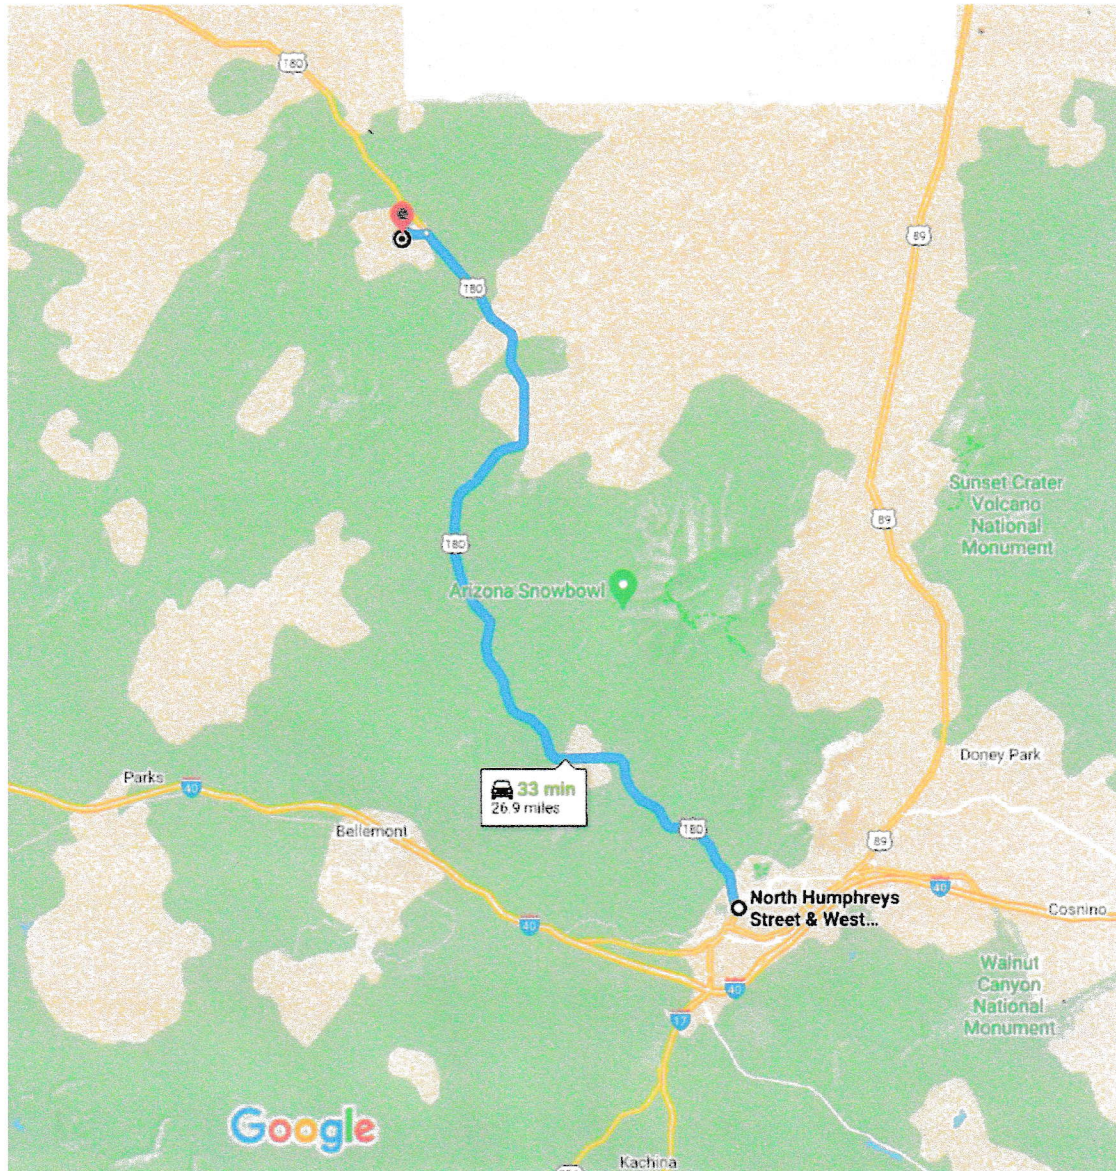

Directions to Flagstaff #7 Outdoor Degree

From Humphreys and Fort Valley Road in Flagstaff, proceed west to US-180 and continue north for 26 miles. At milepost 242.5 turn west onto FS Road 191 and follow our signs to the site (about one mile).

Coordinates: 35 29.025, -111 49.089